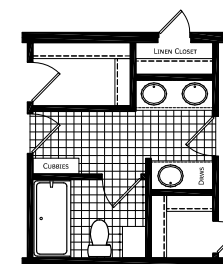

JACK & JILL - B