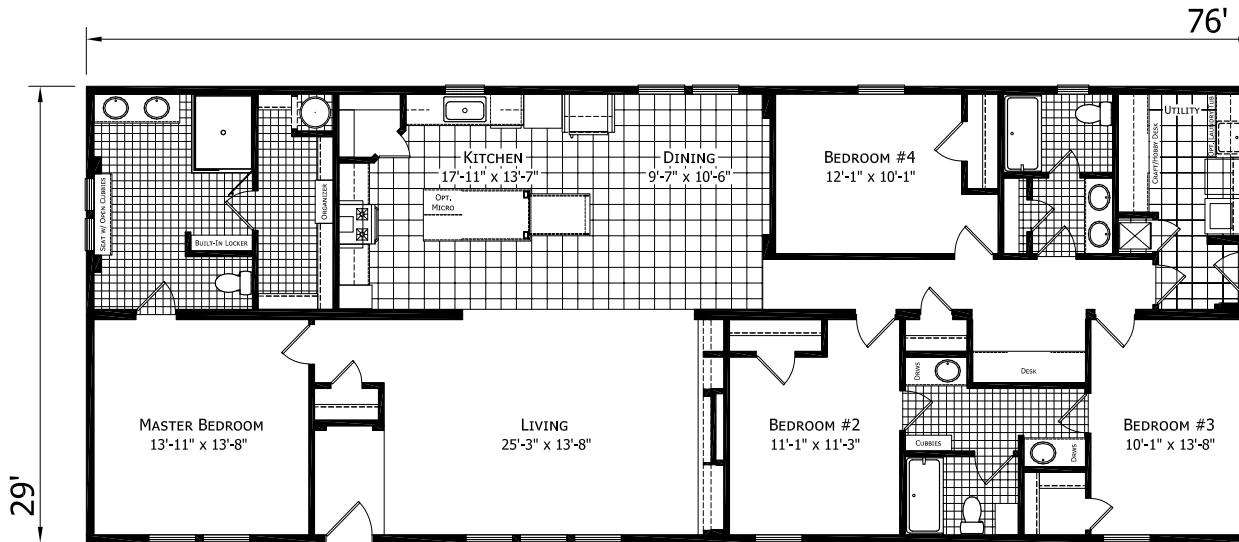

Mueller

Catena Series

Factory Expo

"Factory Direct Value" HOME CENTERS

Multi-Section
4 Bedrooms, 2 Baths
Approx. 2,204 Sq. Ft

Last Updated: 12-1-20

M. BATH - B

UTILITY - B

OPT. 60" BARN DOOR

JACK & JILL - B

JACK & JILL - C

3200 Enterprise Ave.
York, NE 68467

For Detailed Directions See Map On Our Website

I authorize Factory Expo Homes to build my house, per this plan.
X _____
Customer Signature/Date