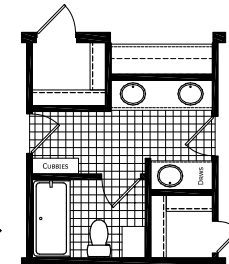

Mueller

Catena Series

Factory Expo

"Factory Direct Value" HOME CENTERS

Multi-Section
4 Bedrooms, 2 Baths
Approx. 2,204 Sq. Ft

Last Updated: 12-1-20

M. BATH - B

UTILITY - B

OPT. 60" BARN DOOR

JACK & JILL - B

JACK & JILL - C

3200 Enterprise Ave.
York, NE 68467

For Detailed Directions See Map On Our Website

I authorize Factory Expo Homes to build my house, per this plan.
X _____
Customer Signature/Date