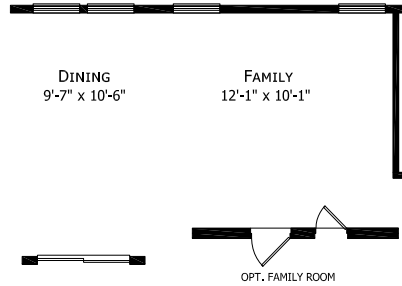

Mueller

Catena Series

Factory Expo

"Factory Direct Value" HOME CENTERS

Multi-Section
4 Bedrooms, 2 Baths
Approx. 2,204 Sq. Ft

Last Updated: 12-1-20

M. BATH - B

UTILITY - B

OPT. 60" BARN DOOR

JACK & JILL - B

JACK & JILL - C

3200 Enterprise Ave.
York, NE 68467

For Detailed Directions See Map On Our Website

I authorize Factory Expo Homes to build my house, per this plan.
X _____
Customer Signature/Date