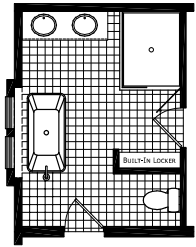

Mueller

Catena Series

Factory Expo

"Factory Direct Value" HOME CENTERS

Multi-Section
4 Bedrooms, 2 Baths
Approx. 2,204 Sq. Ft

Last Updated: 12-1-20

M. BATH - B

UTILITY - B

OPT. 60" BARN DOOR

JACK & JILL - B

JACK & JILL - C

3200 Enterprise Ave.
York, NE 68467

For Detailed Directions See Map On Our Website

I authorize Factory Expo Homes to build my house, per this plan.
X _____
Customer Signature/Date