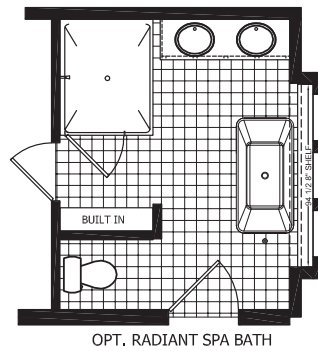

Murthy
Enterprise Series

Factory Expo
"Factory Direct Value" HOME CENTERS

Multi-Section
3 Bedroom, 2 Bath
Approx. 1,600 Sq. Ft.

Last Updated: 4-3-18

For Detailed Directions See Map On Our Website

I authorize Factory Expo Homes to build my house, per this plan.
X _____
Customer Signature/Date