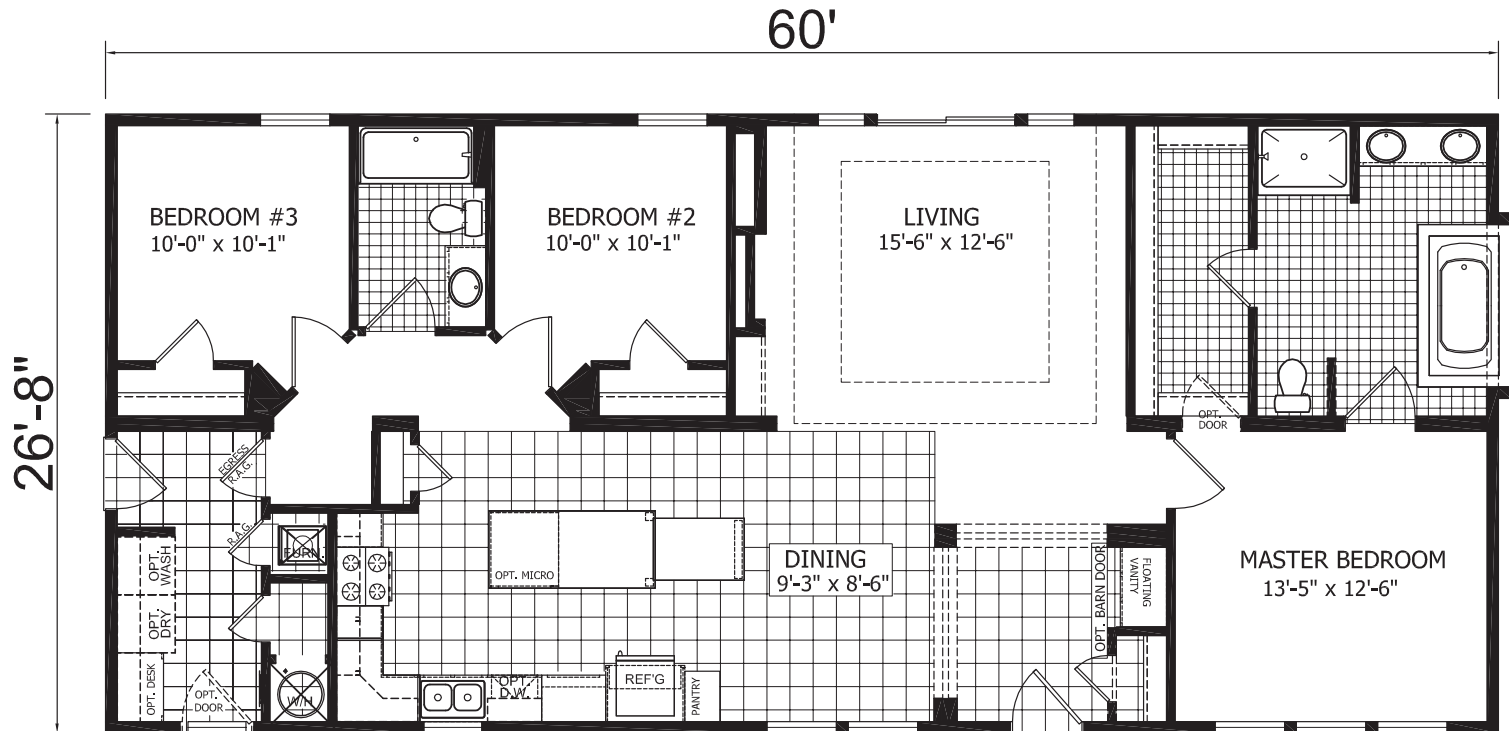

Murthy
Enterprise Series

Factory Expo
"Factory Direct Value" HOME CENTERS

Multi-Section
3 Bedroom, 2 Bath
Approx. 1,600 Sq. Ft.

Last Updated: 4-3-18

For Detailed Directions See Map On Our Website

I authorize Factory Expo Homes to build my house, per this plan.
X _____
Customer Signature/Date