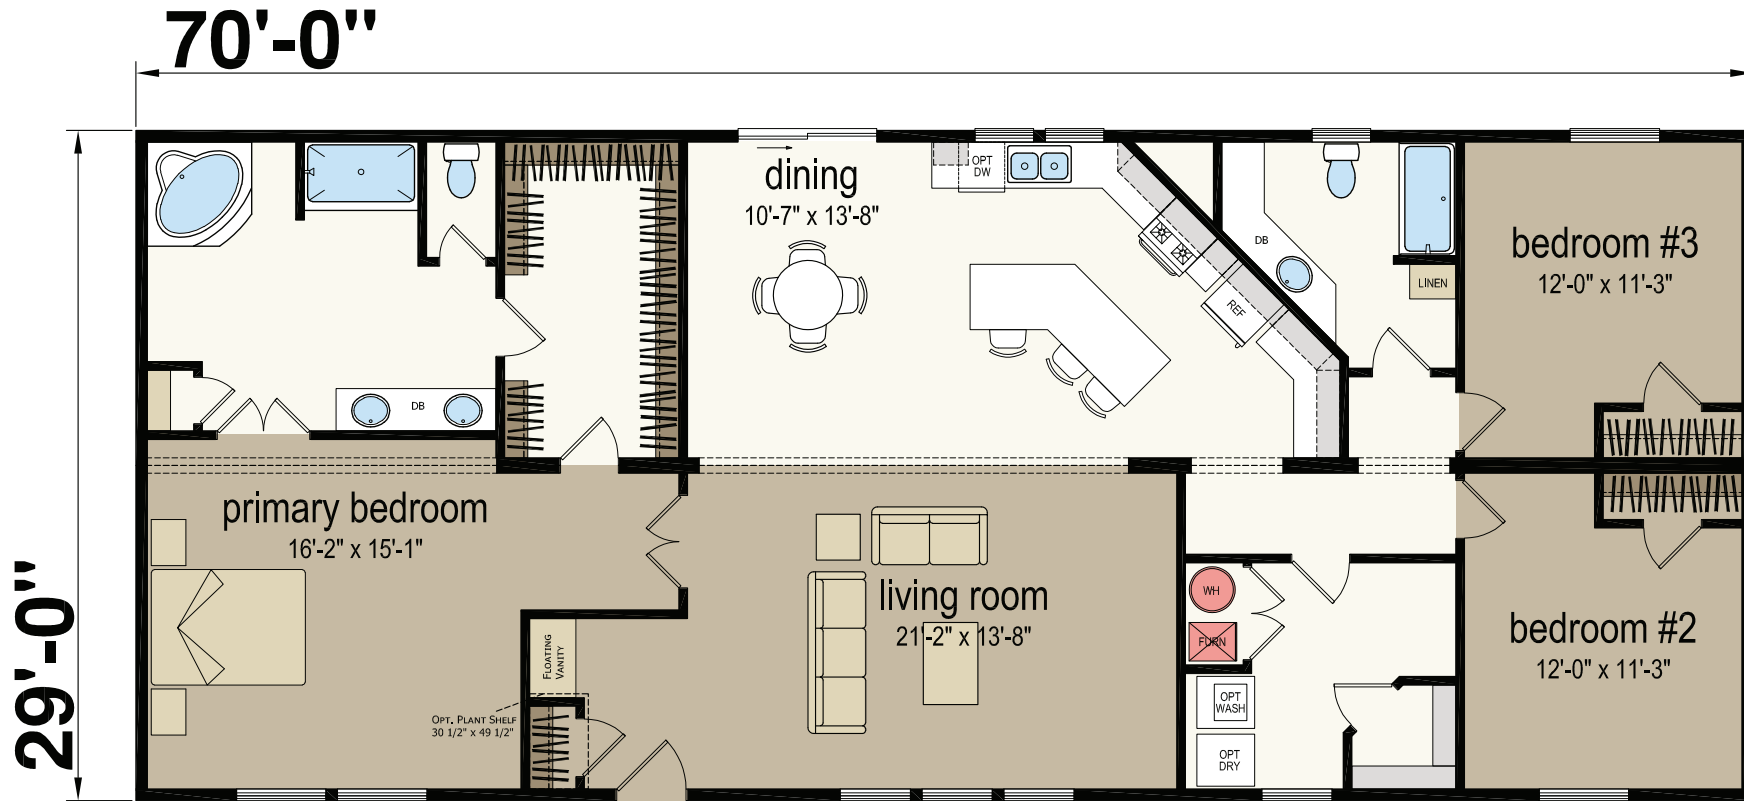

Norwalk

Redman Series - Multi Section

2,030 SQ. FT. (Approximate) 3 Bedroom, 2 Bath

CHAMPION®
RETAIL CENTER

Last Updated: 5-30-23

CHAMPION RETAIL CENTER
3200 Enterprise Ave.
York, NE 68467

ExpoMobileHomes.com | 1-800-504-3219