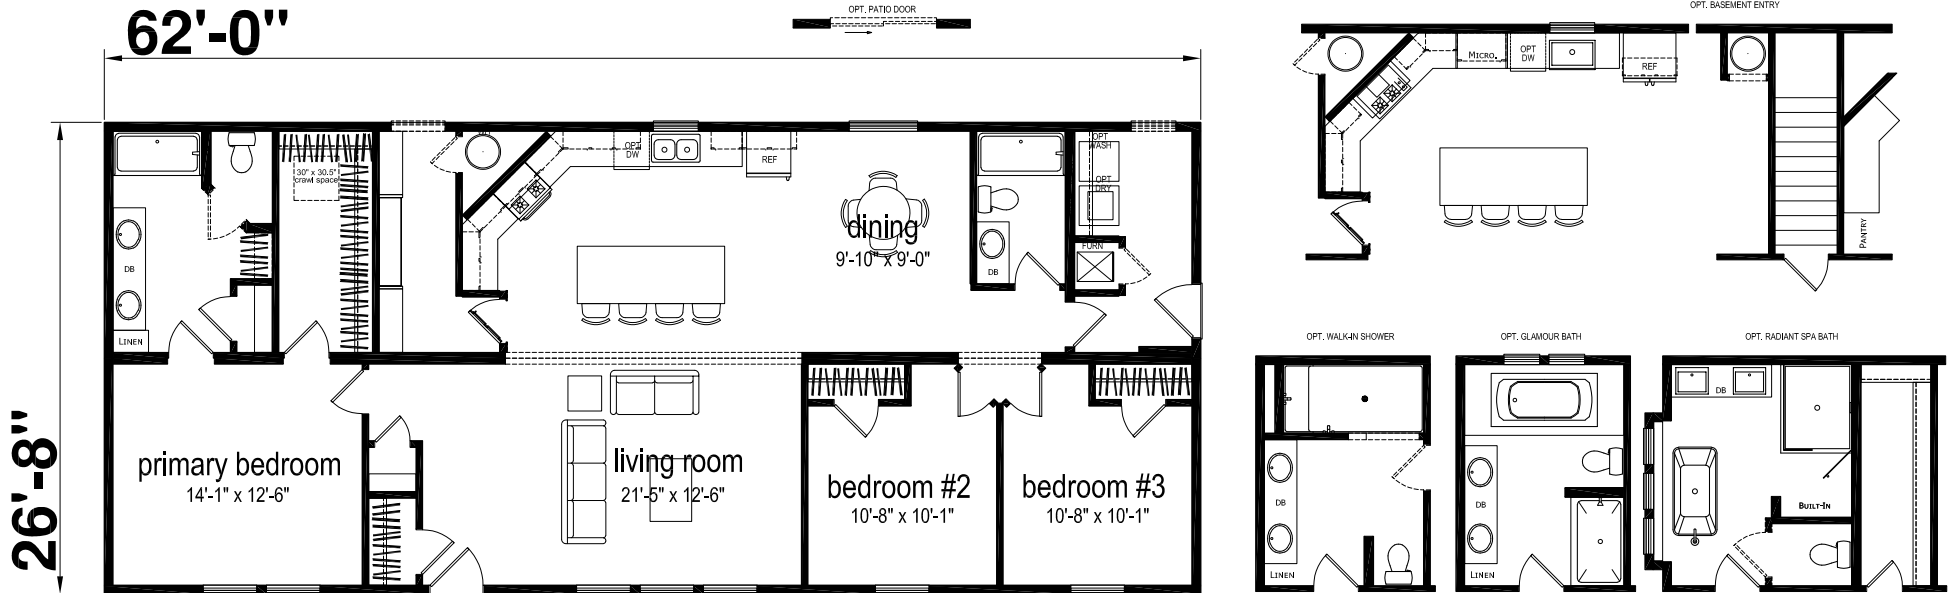

Olanta

Platte Series

1,798 SQ. FT. (Approximate) 3 Bedroom, 2 Bath

Last Updated: 10-29-24

CHAMPION RETAIL CENTER
3200 Enterprise Ave.
York, NE 68467

ExpoMobileHomes.com | 1-800-504-3219

IMPORTANT: Champion Homes reserves the right to modify, cancel or substitute products or features of this event at any time without prior notice or obligation. Pictures and other promotional materials are representative and may depict or contain floor plans, square footages, elevations, options, upgrades, extra design features, decorations, floor coverings, specialty light fixtures, custom paint and wall coverings, window treatments, landscaping, sound and alarm systems, furnishings, appliances, and other designer/decorator features and amenities that are not included as part of the home and/or may not be available at all locations. Home, pricing and community information is subject to change, and homes to prior sale, at any time without notice or obligation. ©2023 Champion Homes. All rights reserved.