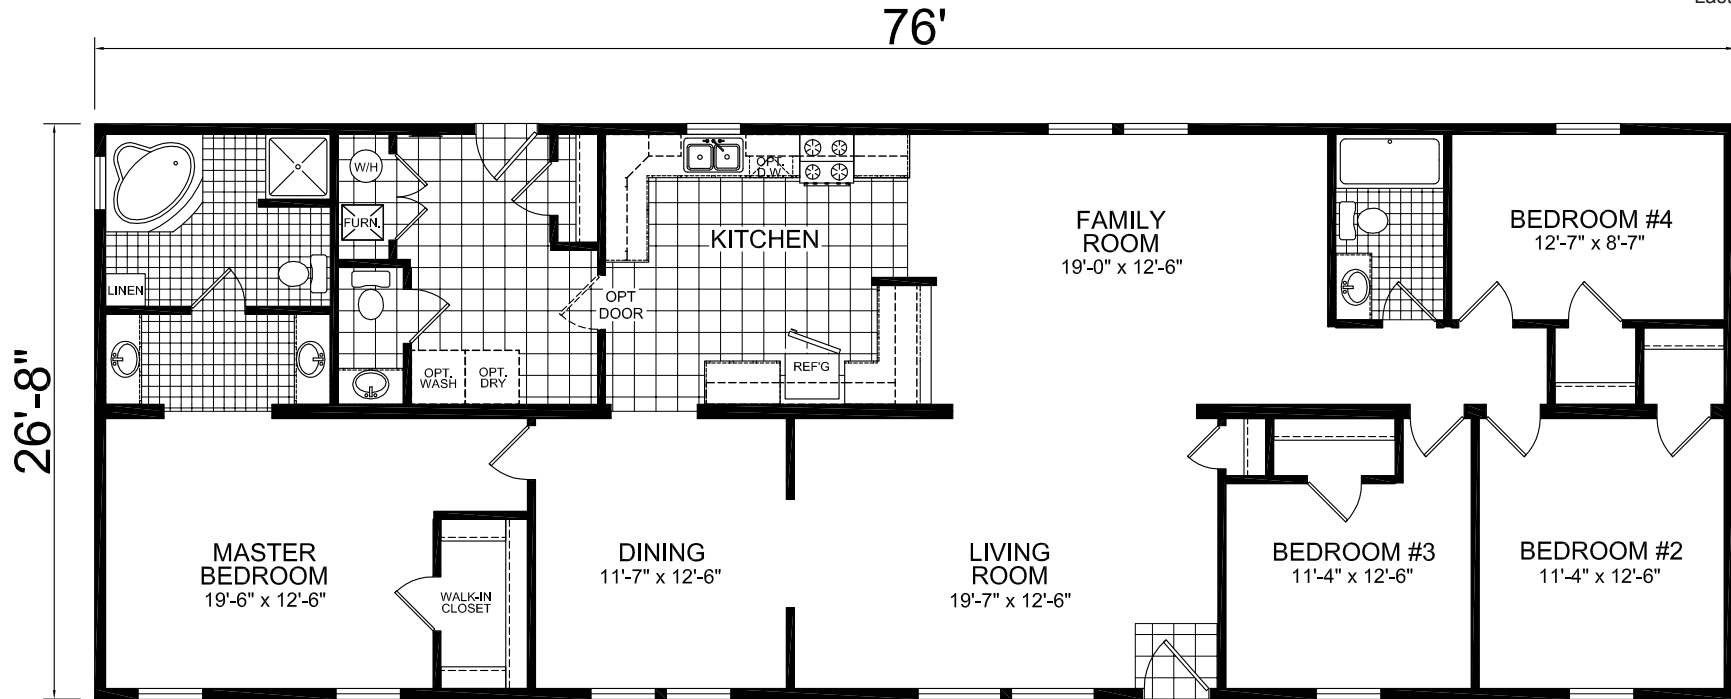

Panama

Sommerset Series

Multi-Section
4 Bedroom, 2.5 Bath
Approx. 2,027 Sq. Ft.

Last Updated: 5-20-14

Note: For all optional floorplan views, extra charges may apply

Note: Basement entries may not be available on all models