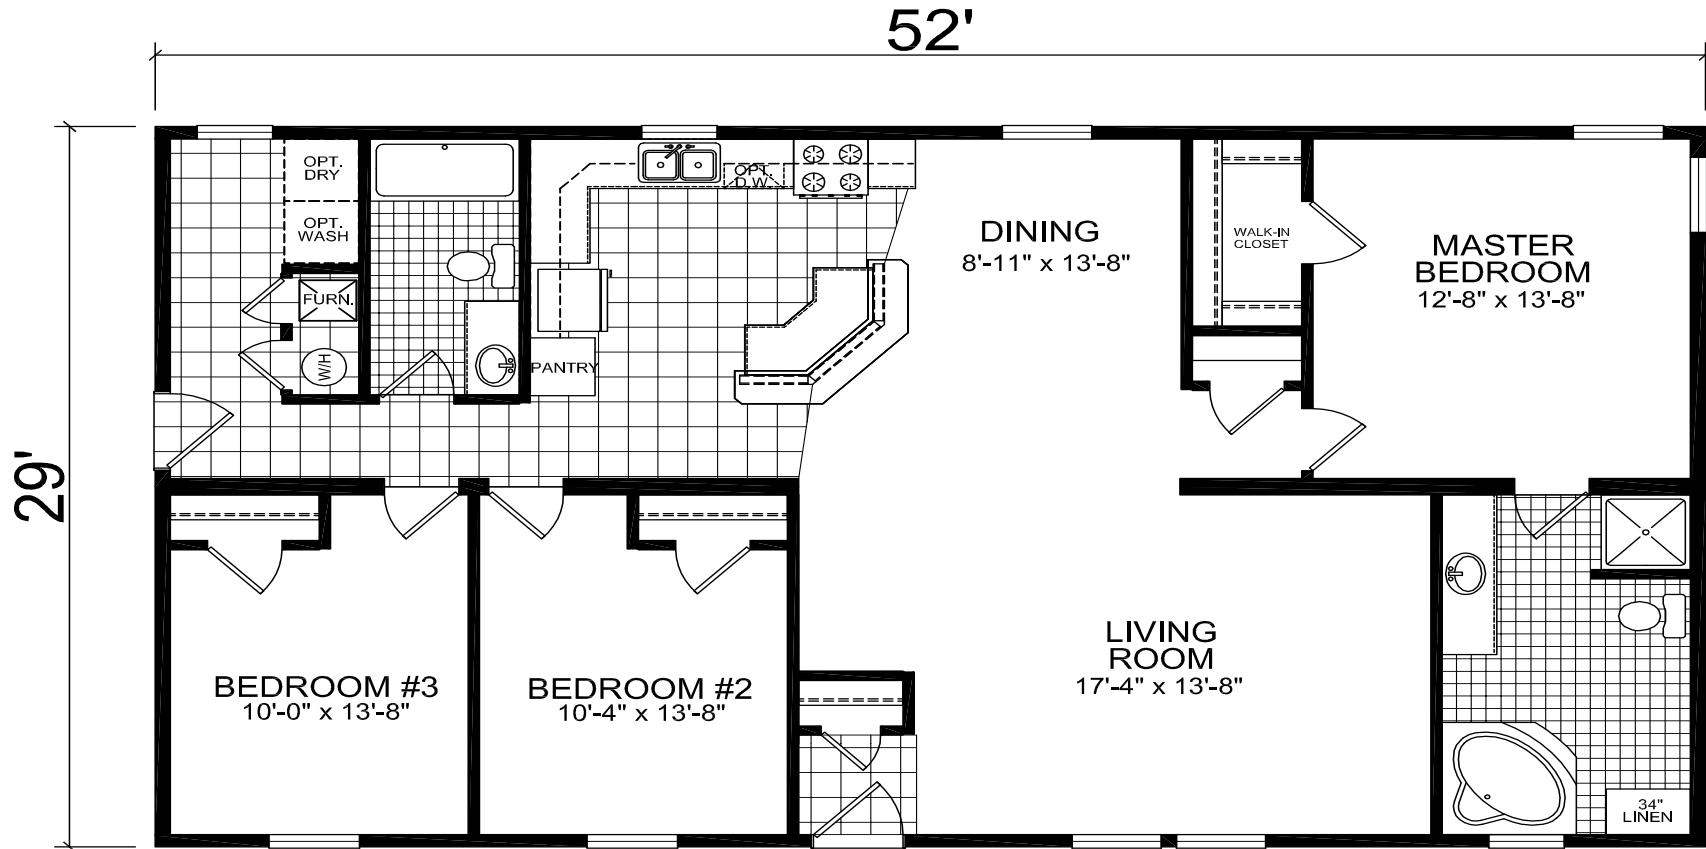

# Pierre

Sommerset Series

Multi-Section  
3 Bedroom, 2 Bath  
Approx. 1,508 Sq. Ft.

Last Updated: 5-20-14

For Detailed Directions See Map On Our Website

I authorize Factory Expo Homes to build my house, per this plan.  
X \_\_\_\_\_  
Customer Signature/Date