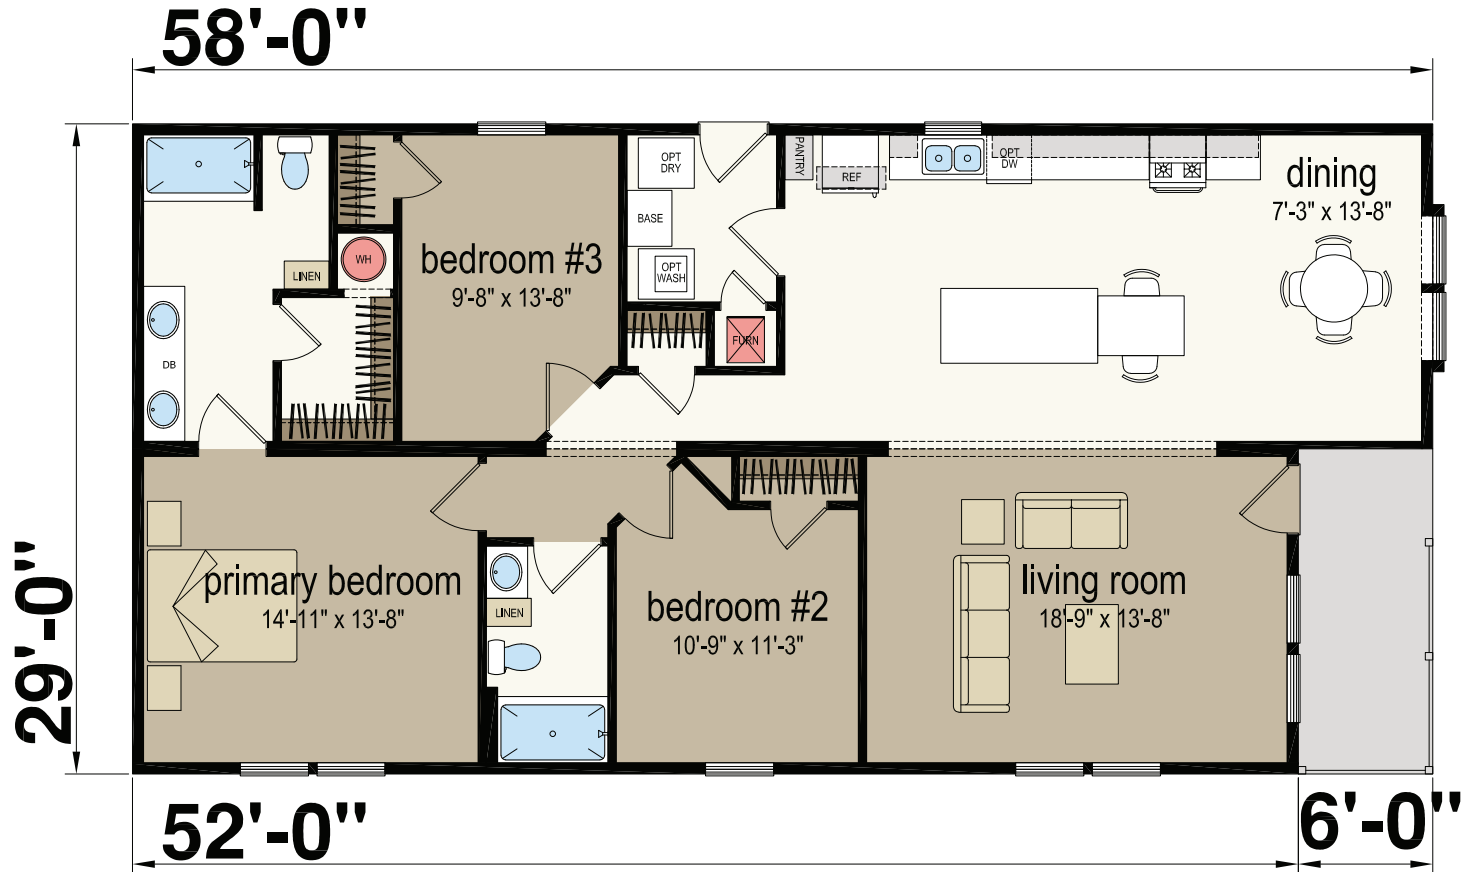

Rawlins

Champion Series - Multi Section Series

1,595 SQ. FT. (Approximate) 3 Bedroom, 2 Bath

CHAMPION®
RETAIL CENTER

Last Updated: 5-30-23

CHAMPION RETAIL CENTER
3200 Enterprise Ave.
York, NE 68467

ExpoMobileHomes.com | 1-800-504-3219