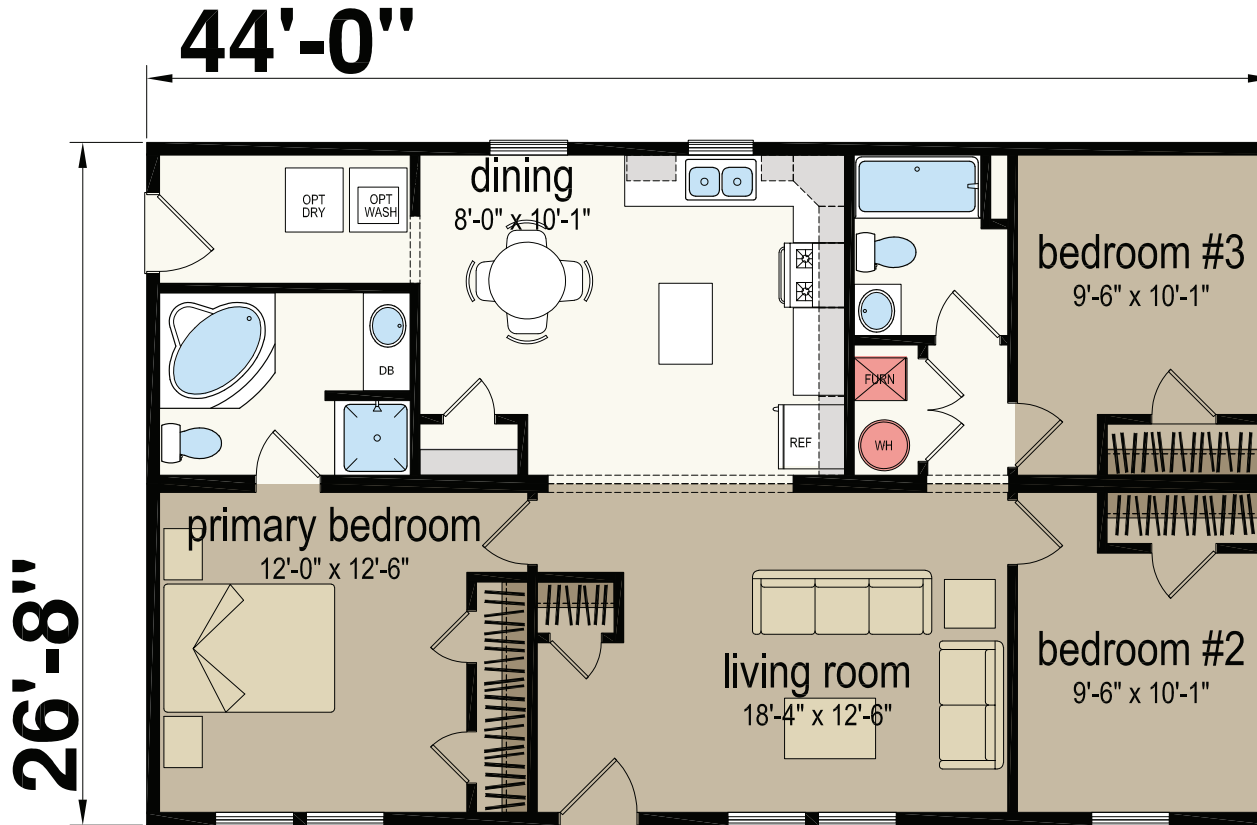

Russell

Redman Series - Multi Section

1,173 SQ. FT. (Approximate) 3 Bedroom, 2 Bath

CHAMPION[®]
RETAIL CENTER

Last Updated: 5-30-23

CHAMPION RETAIL CENTER
3200 Enterprise Ave.
York, NE 68467

ExpoMobileHomes.com | 1-800-504-3219