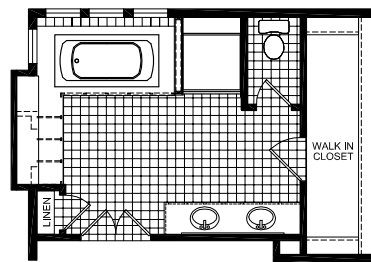

Sheldon

Sommerset Series

Multi-Section
3 Bedroom, 2 Bath
Approx. 1,972 Sq. Ft.

Last Updated: 2-22-17

OPT. SUITE RETREAT

3200 Enterprise Ave.
York, NE 68467

For Detailed Directions See Map On Our Website

I authorize Factory Expo Homes to build my house, per this plan.