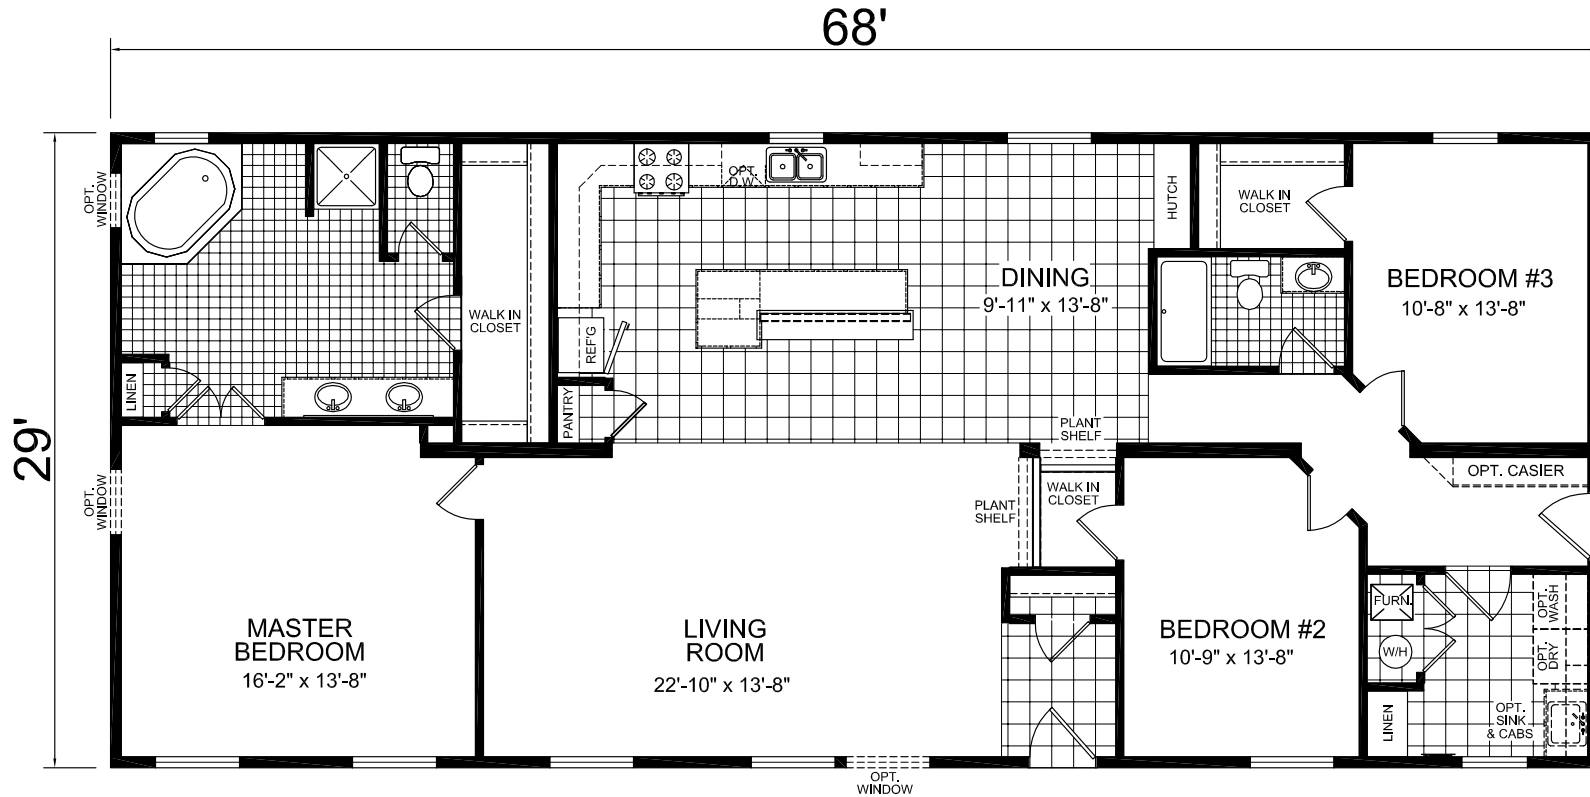

Sheldon

Sommerset Series

Multi-Section
3 Bedroom, 2 Bath
Approx. 1,972 Sq. Ft.

Last Updated: 2-22-17

OPT. SUITE RETREAT

3200 Enterprise Ave.
York, NE 68467

For Detailed Directions See Map On Our Website

I authorize Factory Expo Homes to build my house, per this plan.