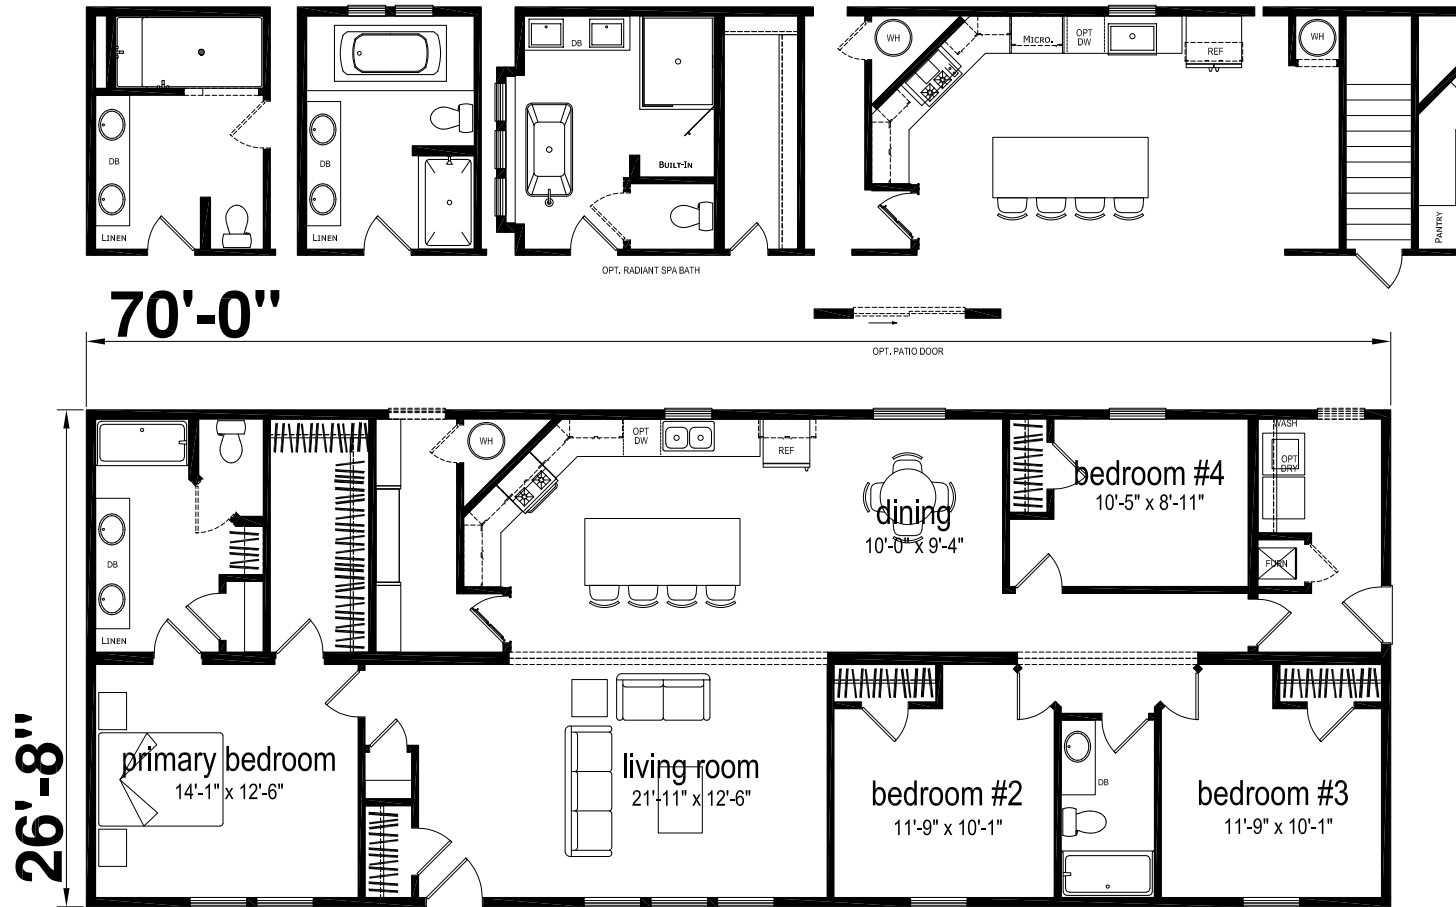

Sherrell

Platte Series

2,030 SQ. FT. (Approximate) 4 Bedroom, 2 Bath

Last Updated: 10-29-24

CHAMPION RETAIL CENTER
3200 Enterprise Ave.
York, NE 68467

ExpoMobileHomes.com | 1-800-504-3219

IMPORTANT: Champion Homes reserves the right to modify, cancel or substitute products or features of this event at any time without prior notice or obligation. Pictures and other promotional materials are representative and may depict or contain floor plans, square footages, elevations, options, upgrades, extra design features, decorations, floor coverings, specialty light fixtures, custom paint and wall coverings, window treatments, landscaping, sound and alarm systems, furnishings, appliances, and other designer/decorator features and amenities that are not included as part of the home and/or may not be available at all locations. Home, pricing and community information is subject to change, and homes to prior sale, at any time without notice or obligation. ©2023 Champion Homes. All rights reserved.