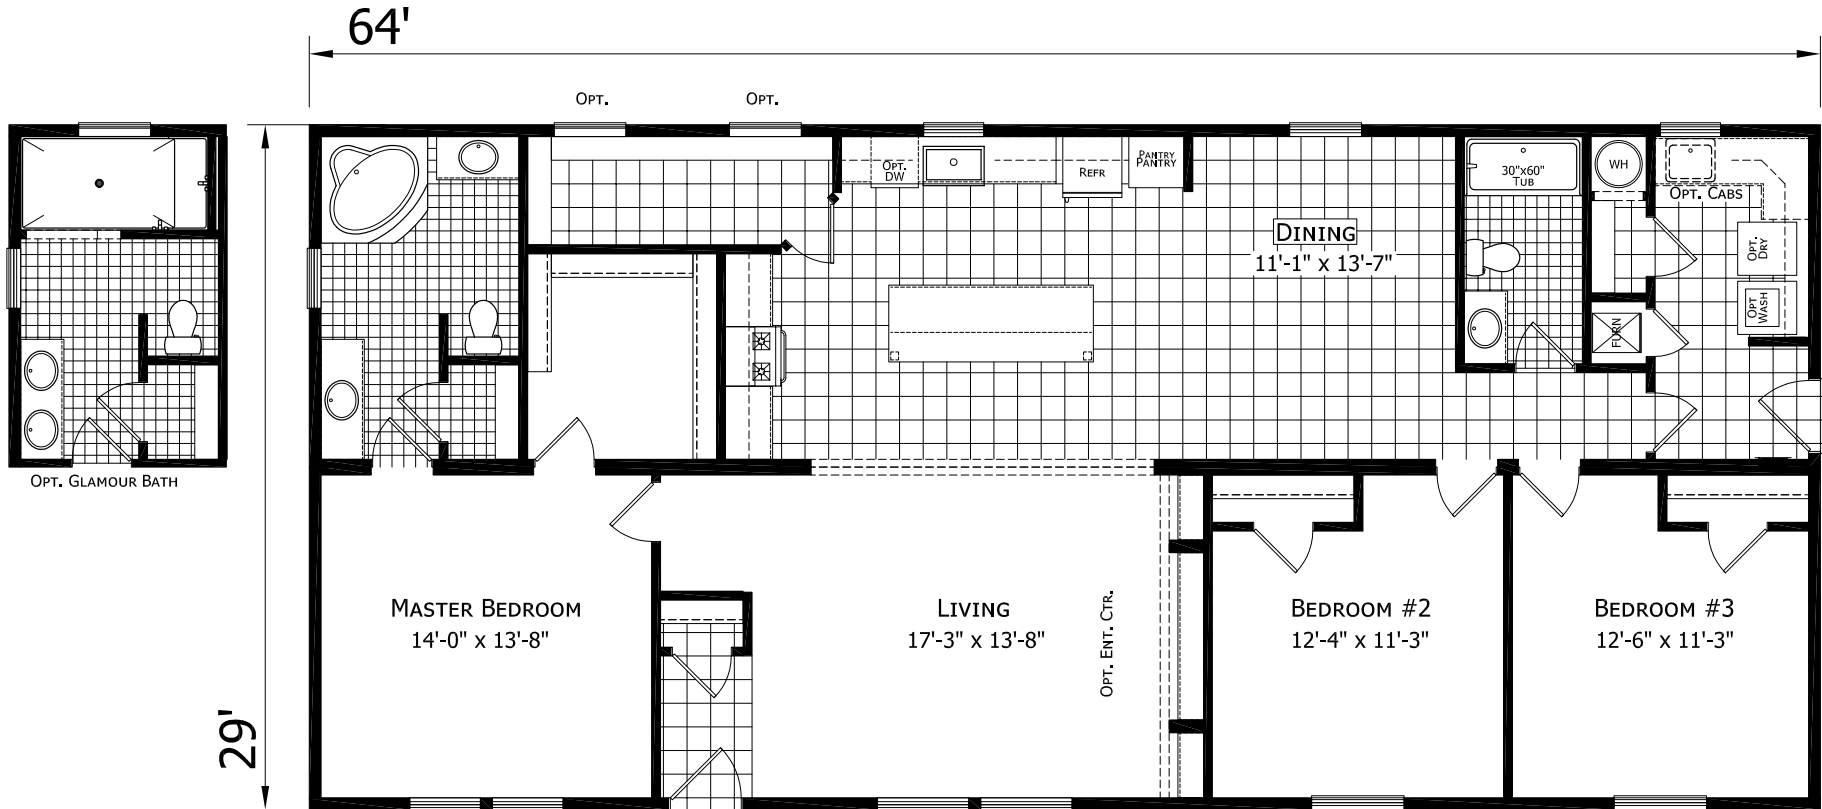

Stockham

Central Great Plains Series - Multi Section

1,856 SQ. FT. (Approximate) 3 Bedroom, 2 Bath

CHAMPION®
RETAIL CENTER

Last Updated: 11-9-23

The "Stockham" includes the following Value Package Upgrades for only \$99!:

- 2x6 Walls w/R21 Insulation
- Orange Peel Tape & Texture
- White Painted Trim
- Single Lever Faucet in Kitchen
- Porcelain Sinks W/Single Lever Faucets in Baths

CHAMPION RETAIL CENTER
3200 Enterprise Ave.
York, NE 68467