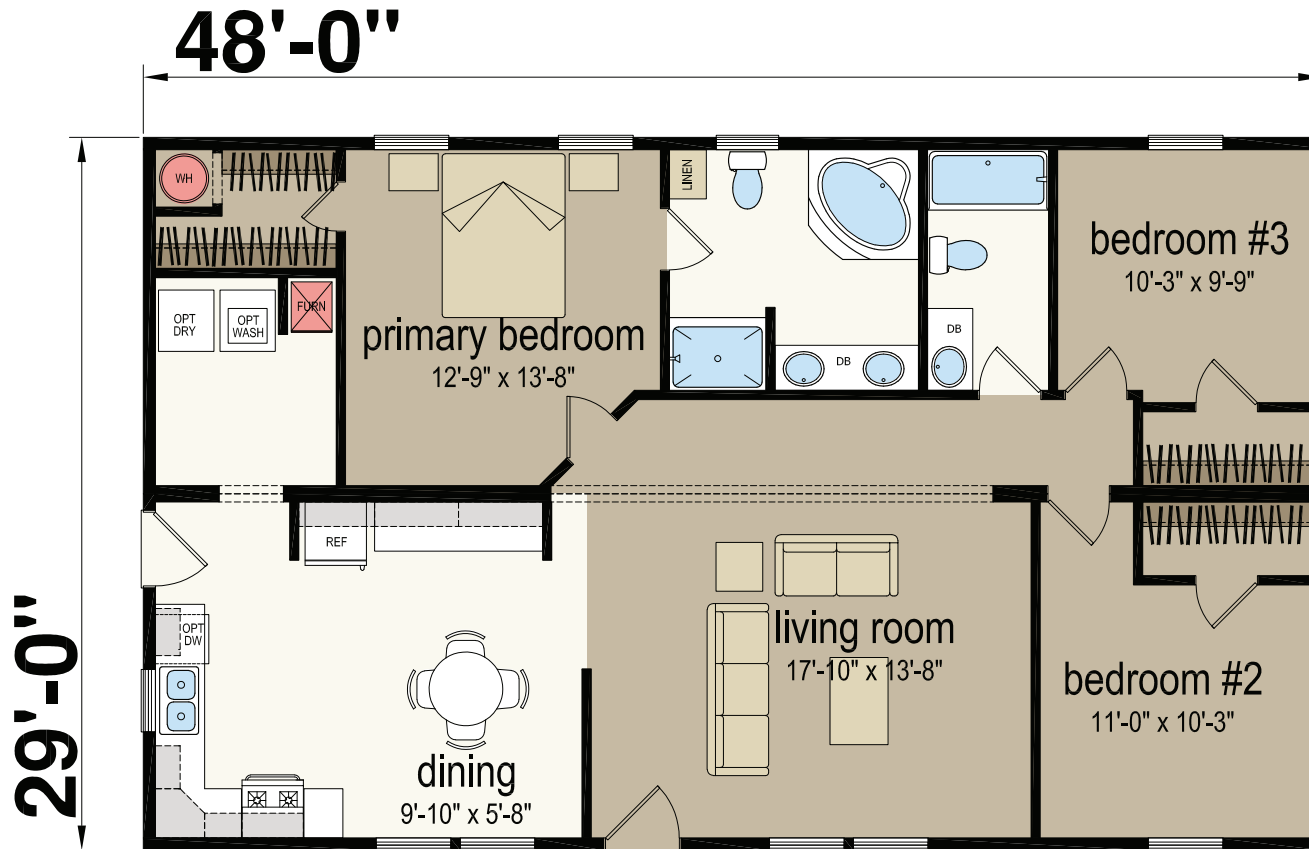

# Sturgis

Champion Series - Multi Section Series

1,392 SQ. FT. (Approximate) 3 Bedroom, 2 Bath

CHAMPION®  
RETAIL CENTER

Last Updated: 5-30-23

**CHAMPION RETAIL CENTER**  
3200 Enterprise Ave.  
York, NE 68467