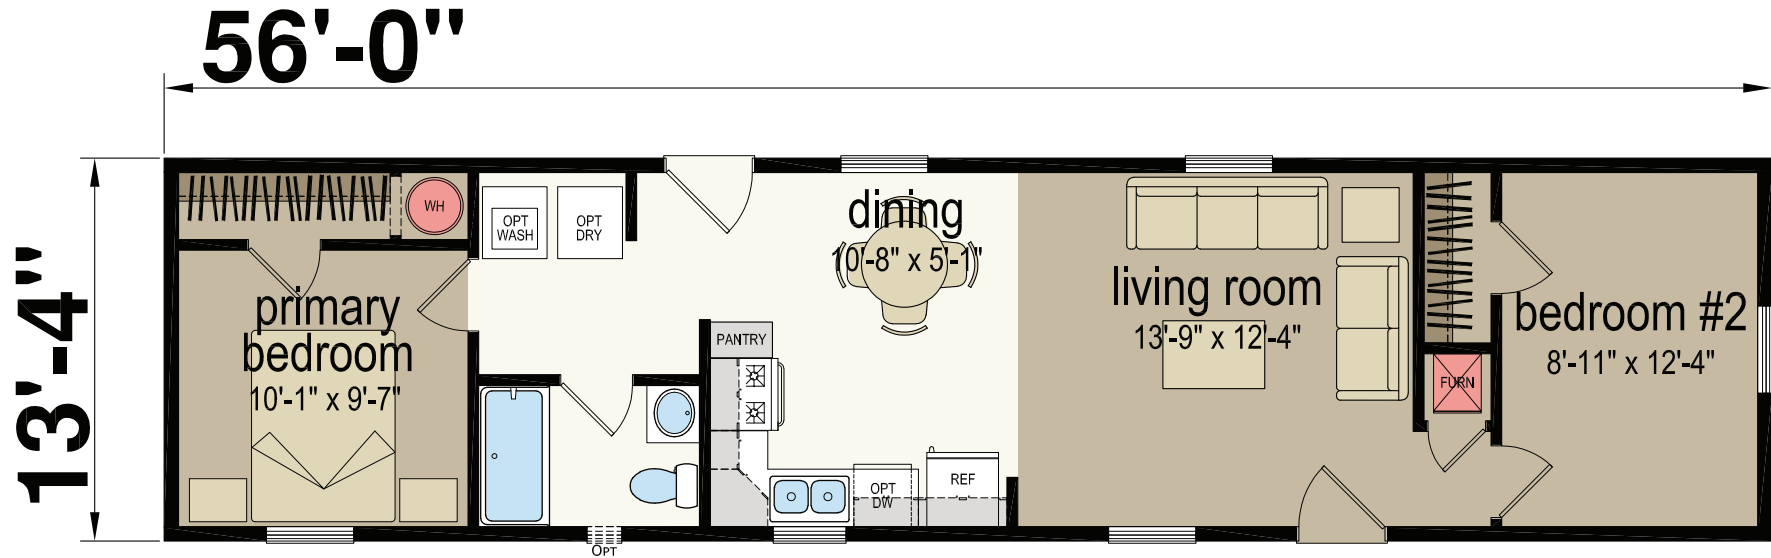

# Tercera

Central Great Plains Series - Single Section

746 SQ. FT. (Approximate) 2 Bedroom, 1 Bath

CHAMPION®  
RETAIL CENTER

Last Updated: 5-30-23

CHAMPION RETAIL CENTER  
3200 Enterprise Ave.  
York, NE 68467