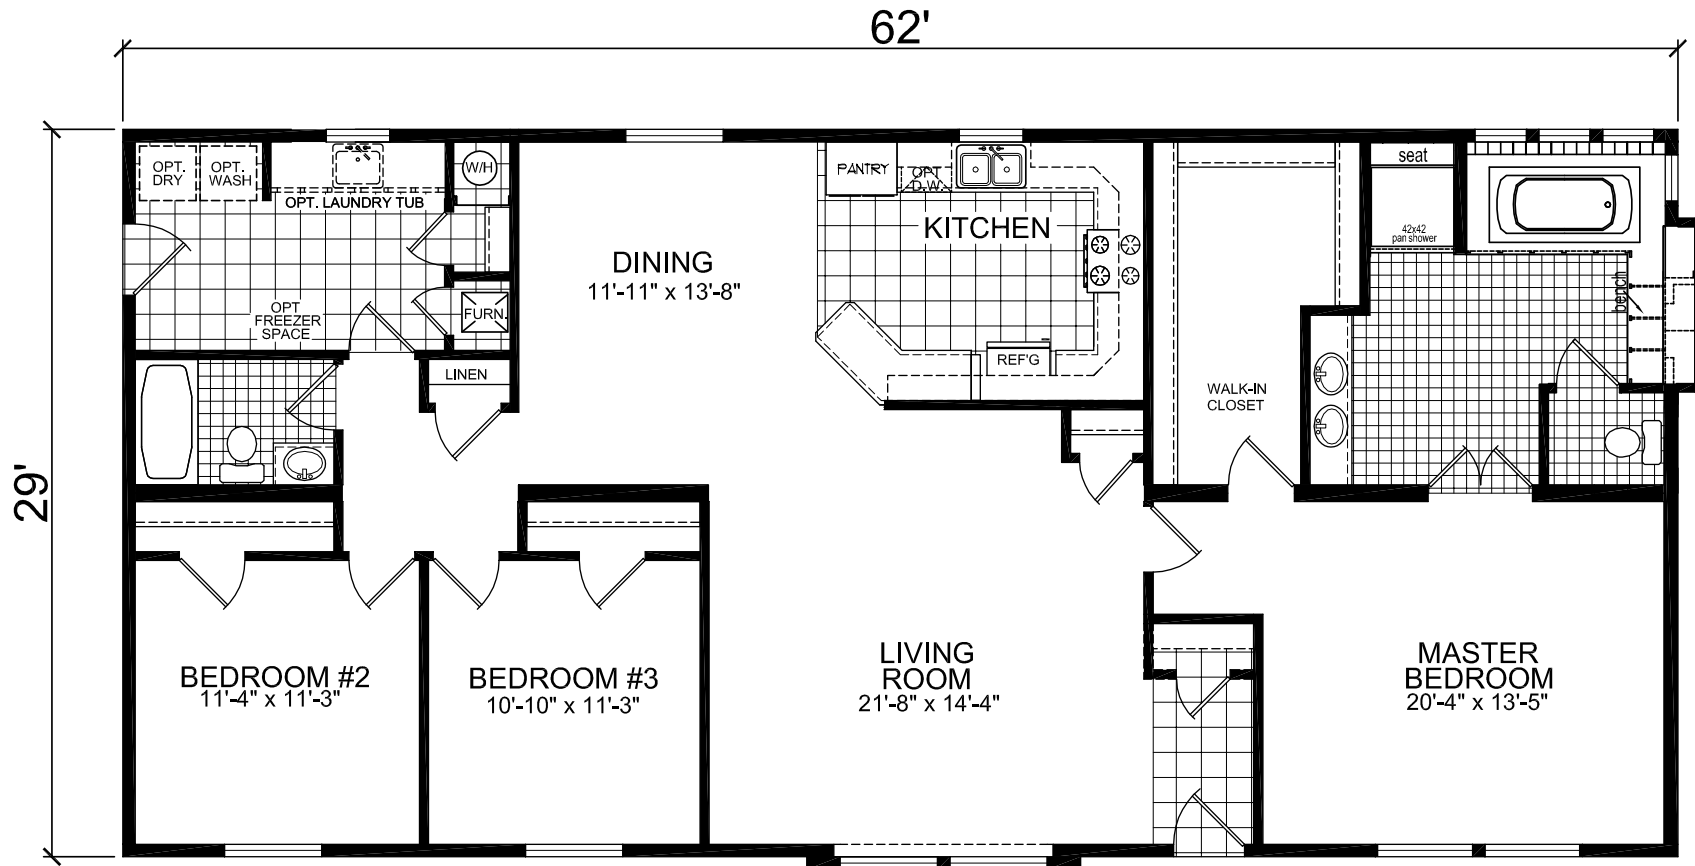

Ventura

Lifestyle Series

Multi-Section
3 Bedroom, 2 Bath
Approx. 1,798 Sq. Ft.

Last Updated: 2-22-17

3200 Enterprise Ave.
York, NE 68467

For Detailed Directions See Map On Our Website

I authorize Factory Expo Homes to build my house, per this plan.