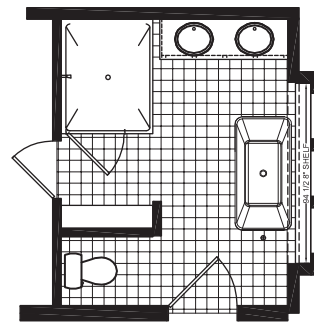

Wanahoo

Enterprise Series

Multi-Section
3 Bedroom, 2 Bath
Approx. 1,706 Sq. Ft.

Last Updated: 4-3-18

OPT. RADIANT SPA BATH

3200 Enterprise Ave.
York, NE 68467

For Detailed Directions See Map On Our Website

I authorize Factory Expo Homes to build my house, per this plan.
X _____
Customer Signature/Date