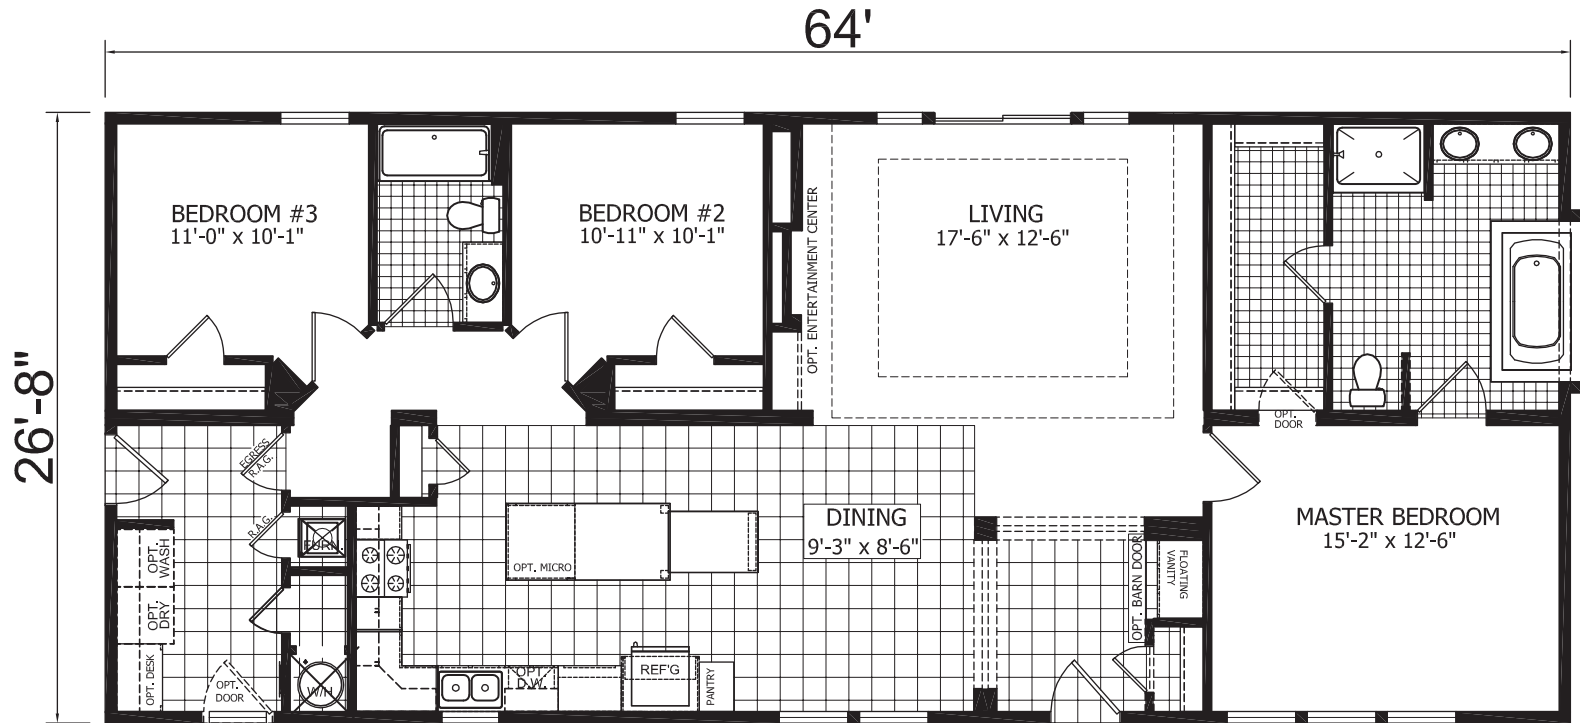

Wanahoo

Enterprise Series

Multi-Section
3 Bedroom, 2 Bath
Approx. 1,706 Sq. Ft.

Last Updated: 4-3-18

OPT. RADIANT SPA BATH

3200 Enterprise Ave.
York, NE 68467

For Detailed Directions See Map On Our Website

I authorize Factory Expo Homes to build my house, per this plan.
X _____
Customer Signature/Date