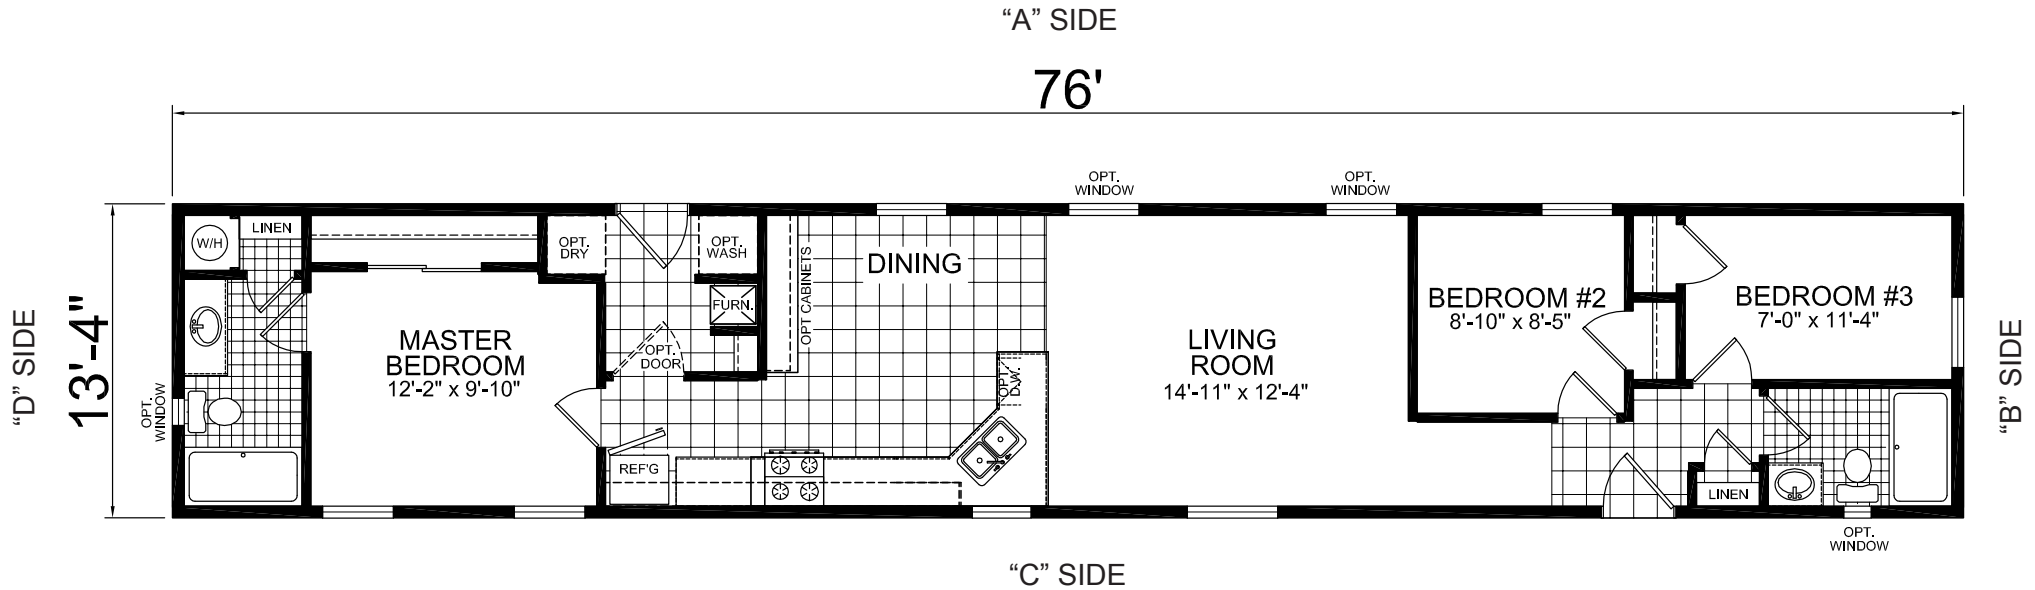

Wilton

Central Great Plains Series

CHAMPION

Single Section
3 Bedroom, 2 Bath
Approx. 1,014 Sq. Ft

Last Updated: 2-7-14

For Detailed Directions See Map On Our Website

I authorize Factory Expo Homes to build my house, per this plan.
X _____
Customer Signature/Date