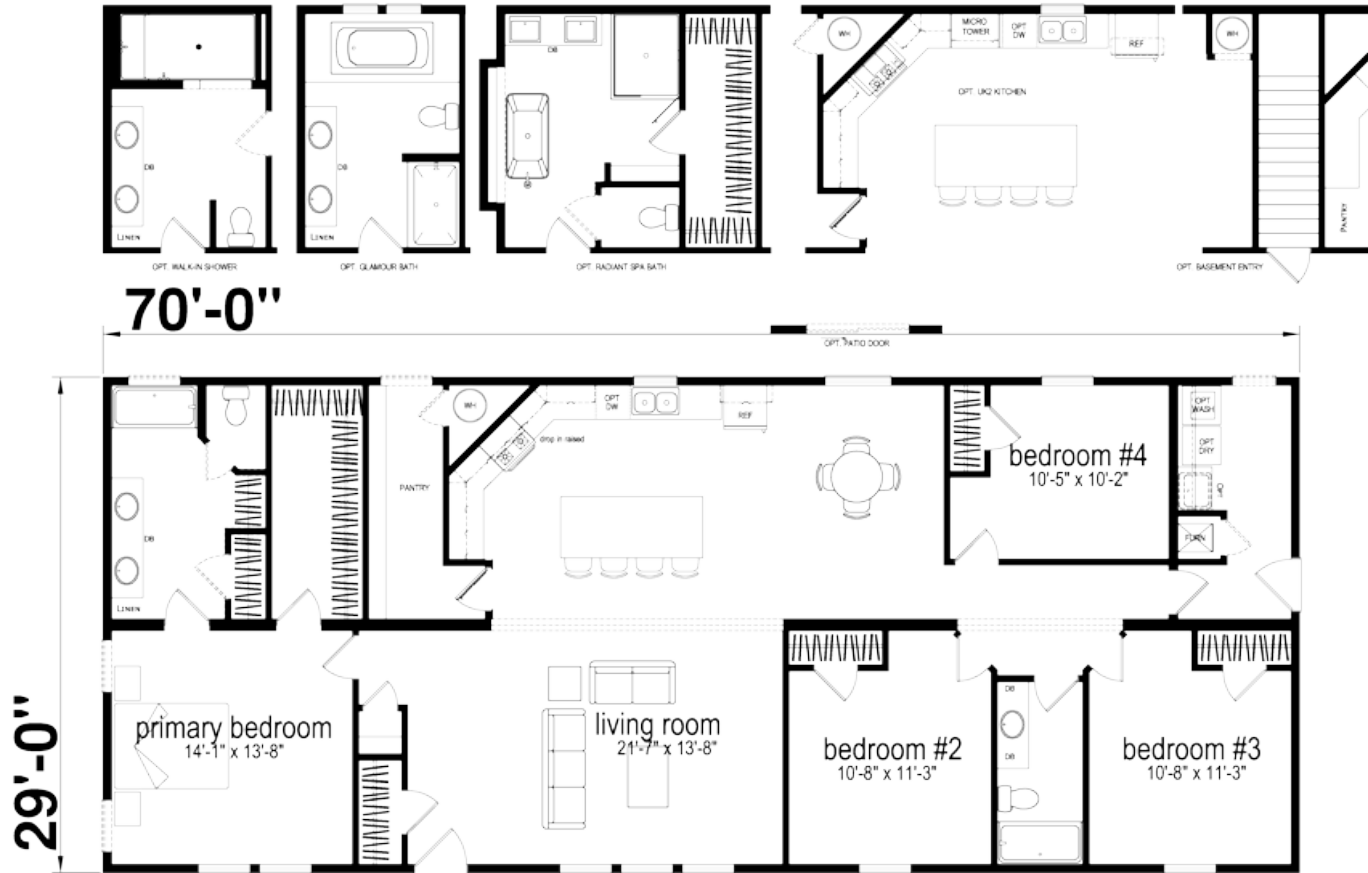

# Wolseley

Central Great Plains Hidden Valley Series

2,030 SQ. FT. (Approximate) 4 Bedroom, 2 Bath

CHAMPION®  
RETAIL CENTER

Last Updated: 5-30-23

**CHAMPION HOMES CENTER**  
3200 Enterprise Ave.  
York, NE 68467