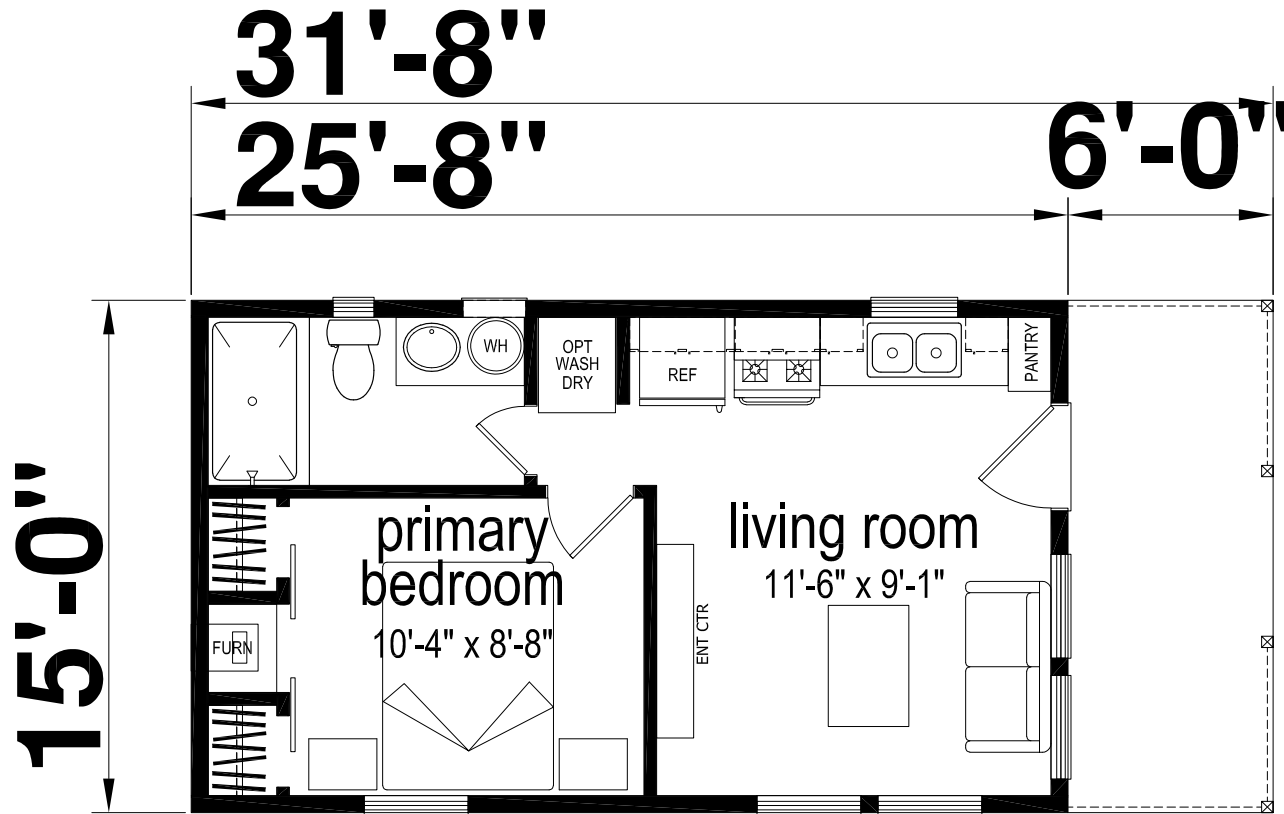

# Sandhills Cottage

Cottage Series

397 SQ. FT. (Approximate) 1 Bedroom, 1 Bath

CHAMPION<sup>®</sup>  
RETAIL CENTER

Last Updated: 11-16-23

**CHAMPION RETAIL CENTER**  
3200 Enterprise Ave.  
York, NE 68467